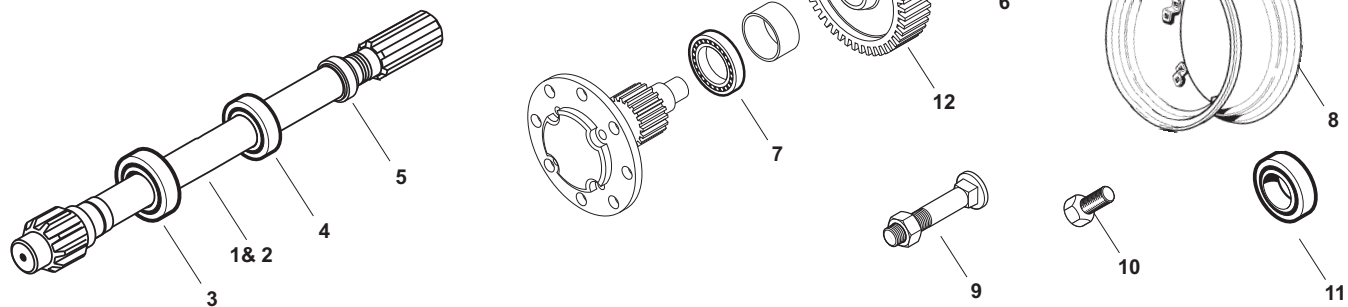

# Rear Axle & Differential

OUR #	DESCRIPTION	EQUIVALENT	TRACTOR MODEL
1	R59147	Axle - LH	31-2902233 (1365, 1370 SN 721488>), 2-60
2	R59145	Axle - RH	31-2902232 (1365, 1370 SN 721488>), 2-60
3	R18109	Bearing (6309)	672414A 71117051 W9112630 834869M1 1250, 1250A, 1255, 1265, 1270, 1355, 1365, 1370, 2-50, 2-60
4	R62316	Seal - Outer	31-2902121 670043A 72089008 1250, 1250A, 1255, (1265, 1270 SN 310481>) 1355, 1365, 1370
5	R62448	Seal - Inner	31-2902234 31-2903392 677332A 30-3030121 1250A, 1255, 1265, 1270, 1355, 1365, 1370, 2-50, 2-60
6	R18109	Bearing (6309)	672414A 1250, 1250A, 1255, 1265, 1270, 1355, 2-50
7	R18113	Bearing (6313)	672435A 72090065 1440550X1 1250, 1250A, 1255, 1265, 1270, 1355, 1365, 1370, 2-50, 2-60
8	R60114	Rim 13 x 28 (Tire: 14.9 x 28)	672478A 1250, 1250A, 1255, 1265, 1270, 1355, 1365, 1370, 2-50, 2-60
8	R60172	Rim 14 x 30 (Tires: 14.9 x 30, 16.9 x 30)	677830A 72093667 1250, 1250A, 1255, 1265, 1270, 1355, 1365, 1370, 2-50, 2-60
9	R58921	Bolt & Nut (Rim to Disc)	31-2900228 30-3044319 672067A 1250, 1250A, 1255, 1265, 1270, 1355, 1365, 1370, 2-50, 2-60
10	R62298	Wheel Bolt	670291A 30-3044300 1250, 1250A, 1255, 1265, 1270, 1355, 1365, 1370, 2-50, 2-60
11	R18065	Bearing - Outer (6215)	31-2903956 72092832 1441169X1 700
12		Gear	30-3012409 1365, 1370, G450
12		Gear	670348A 72089069 1265, 1270, G350, 2-50